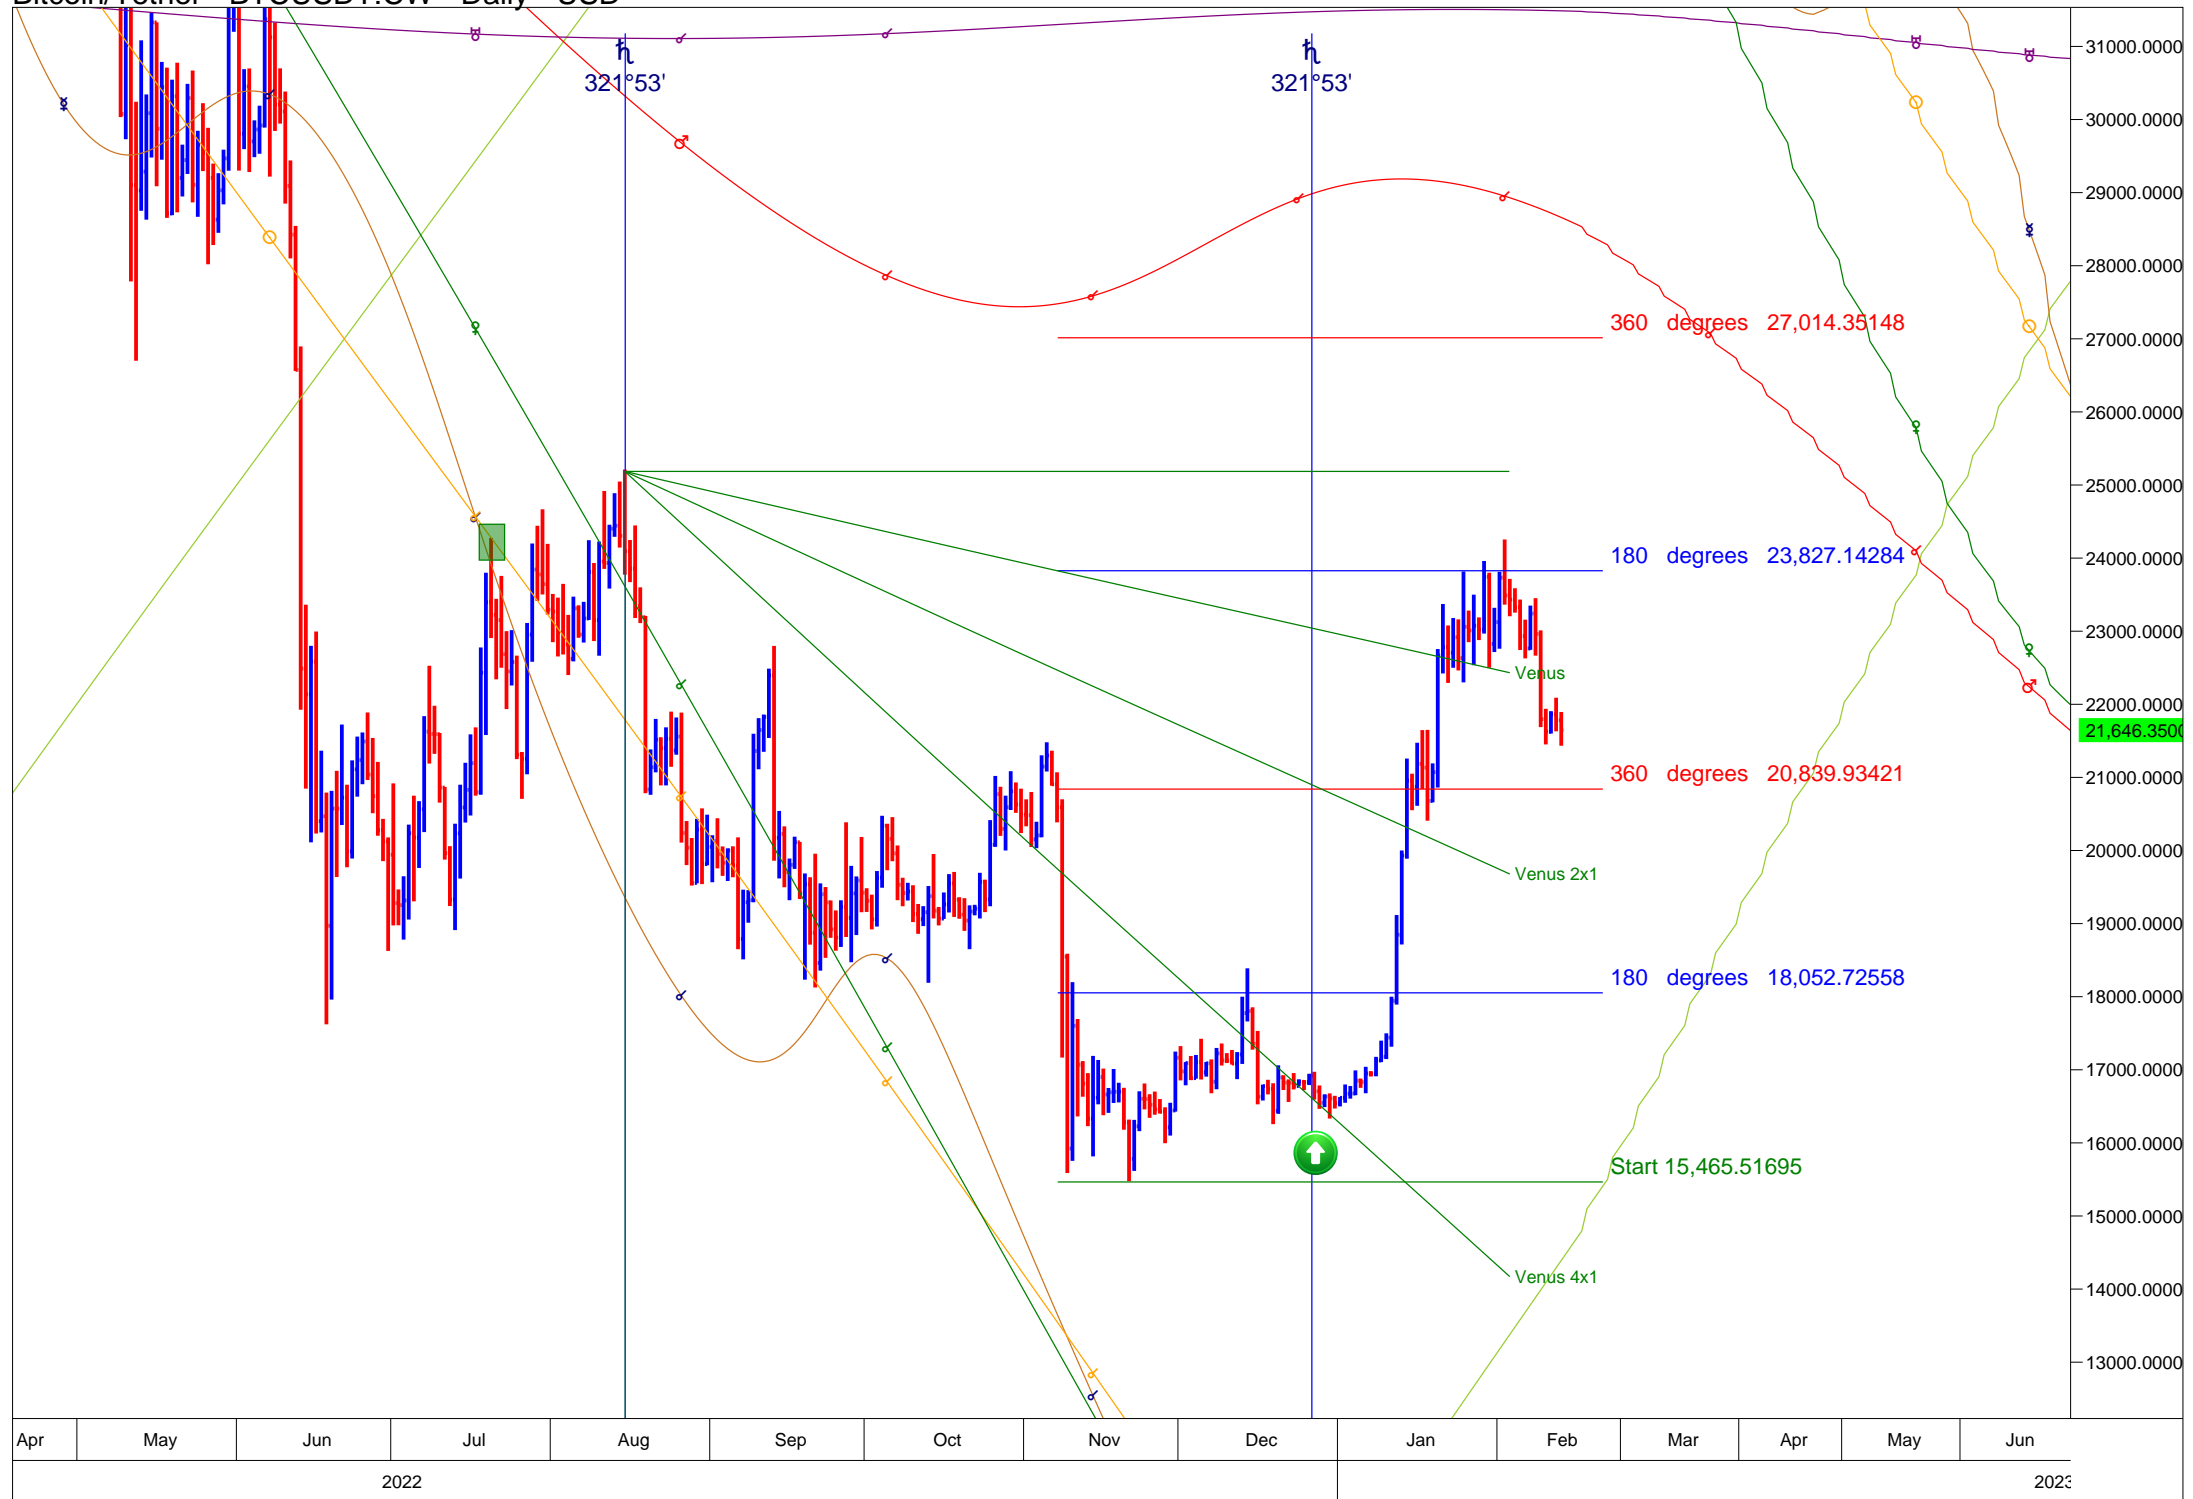

Bitcoin/Tether - BTCUSDT:1D - Daily - USD