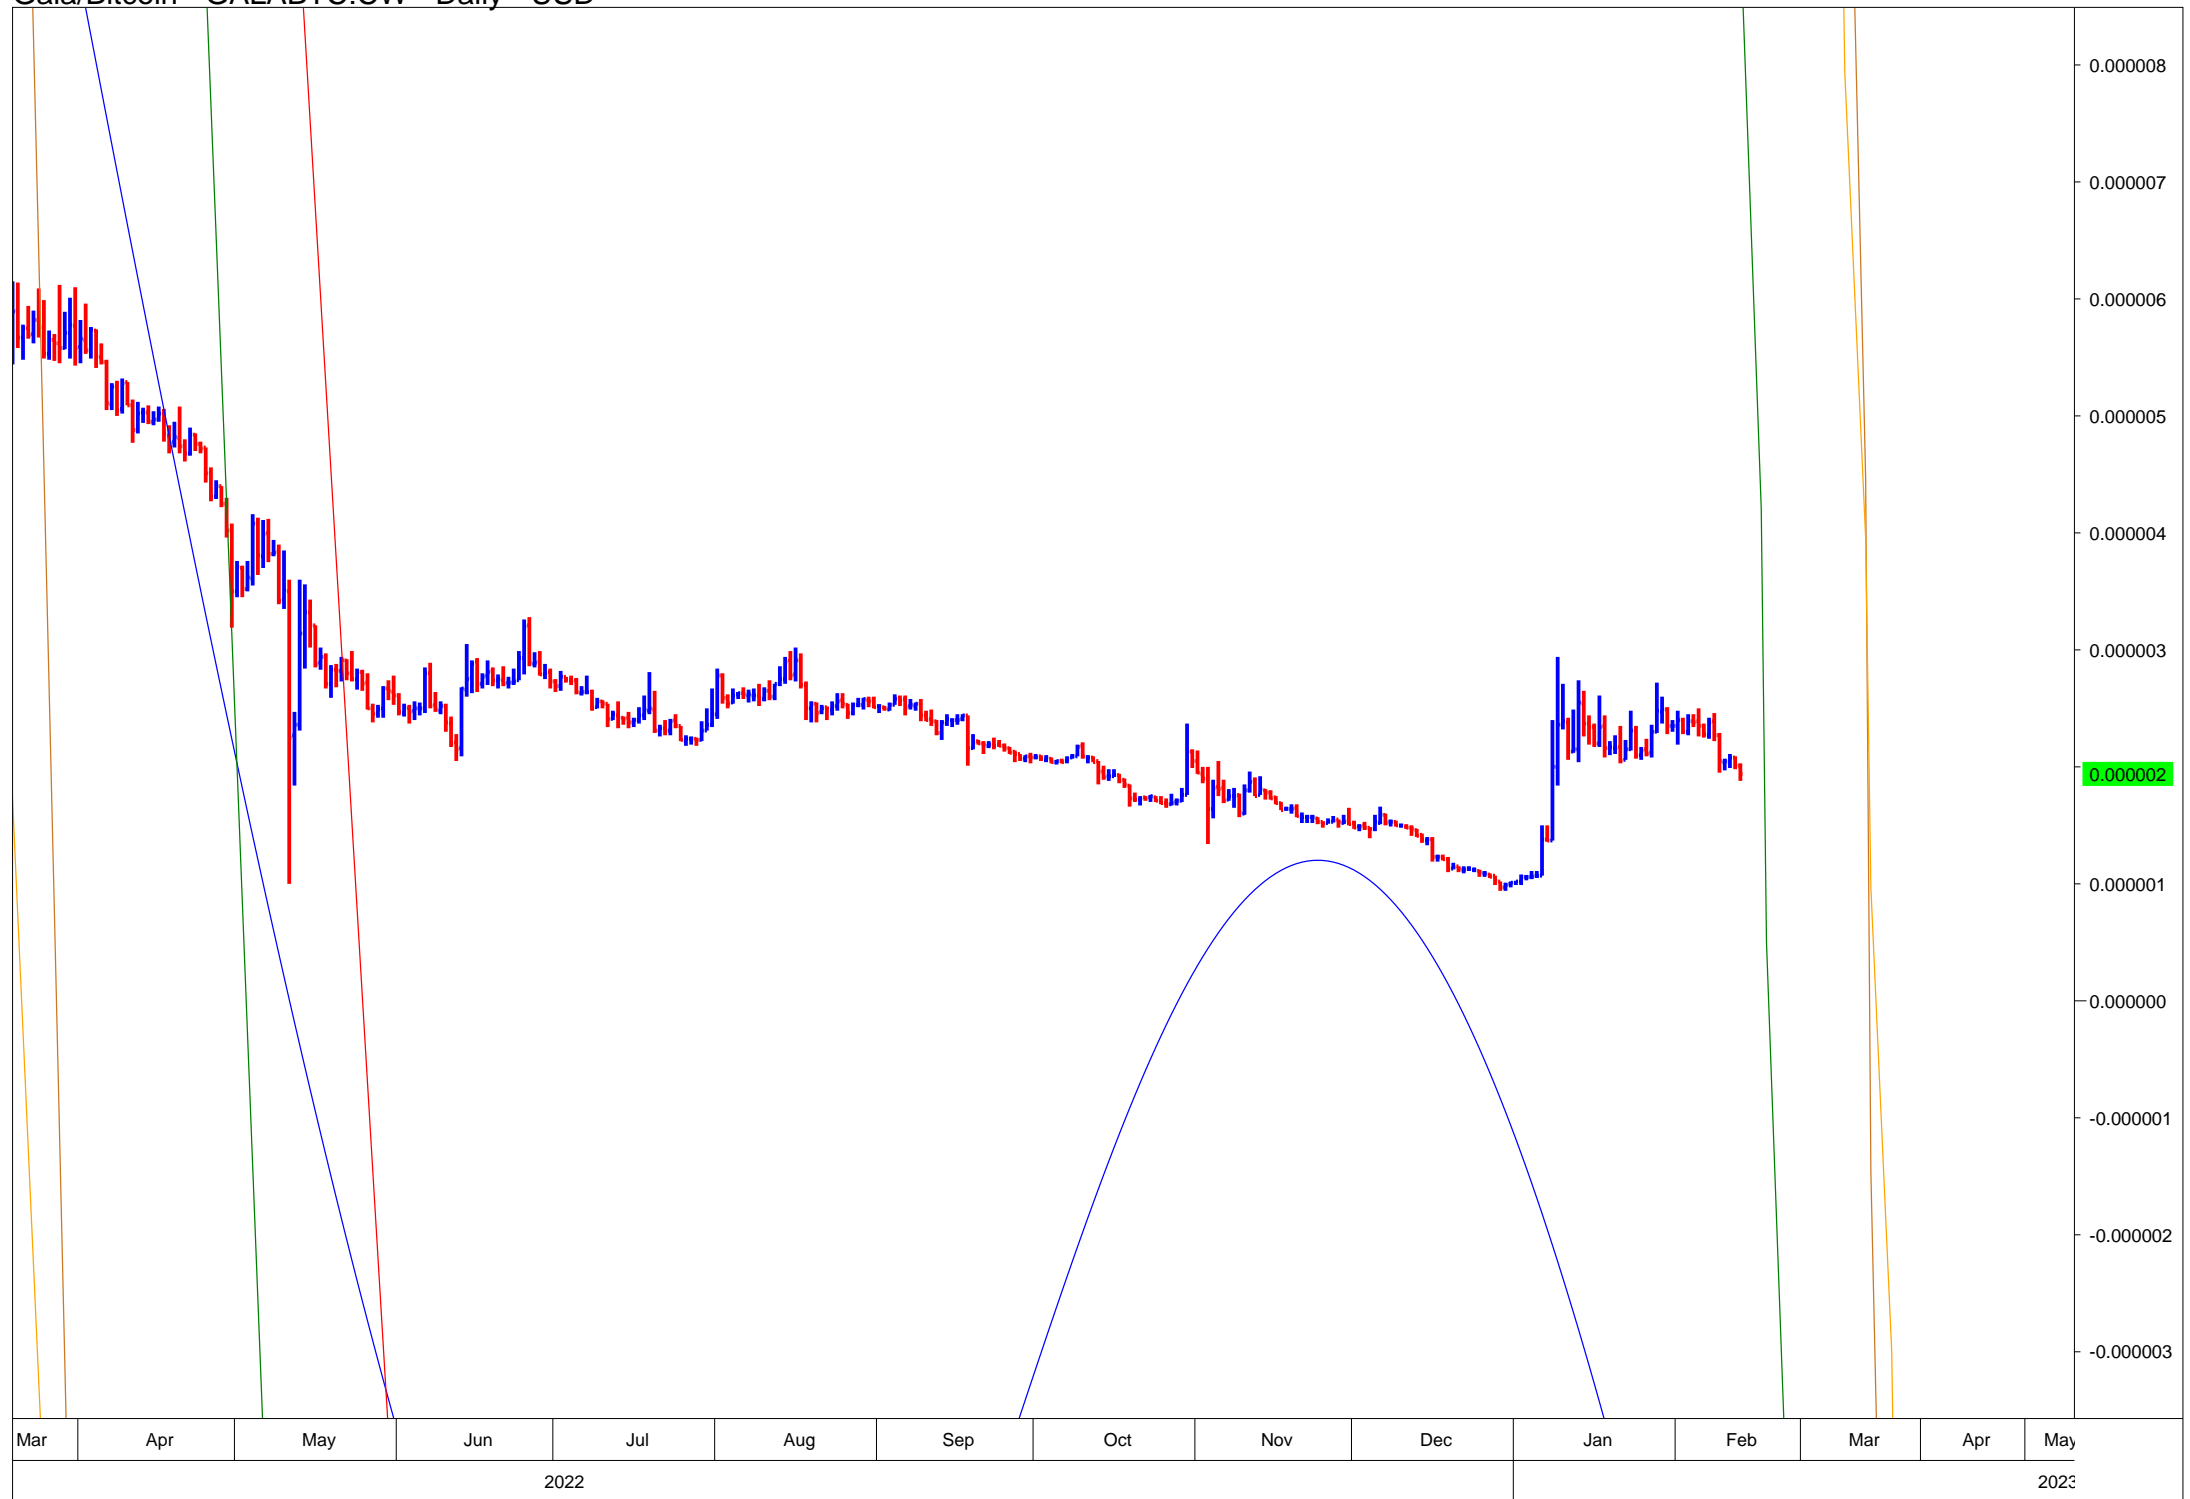

Gala/Bitcoin - GALABTC:CW - Daily - USD