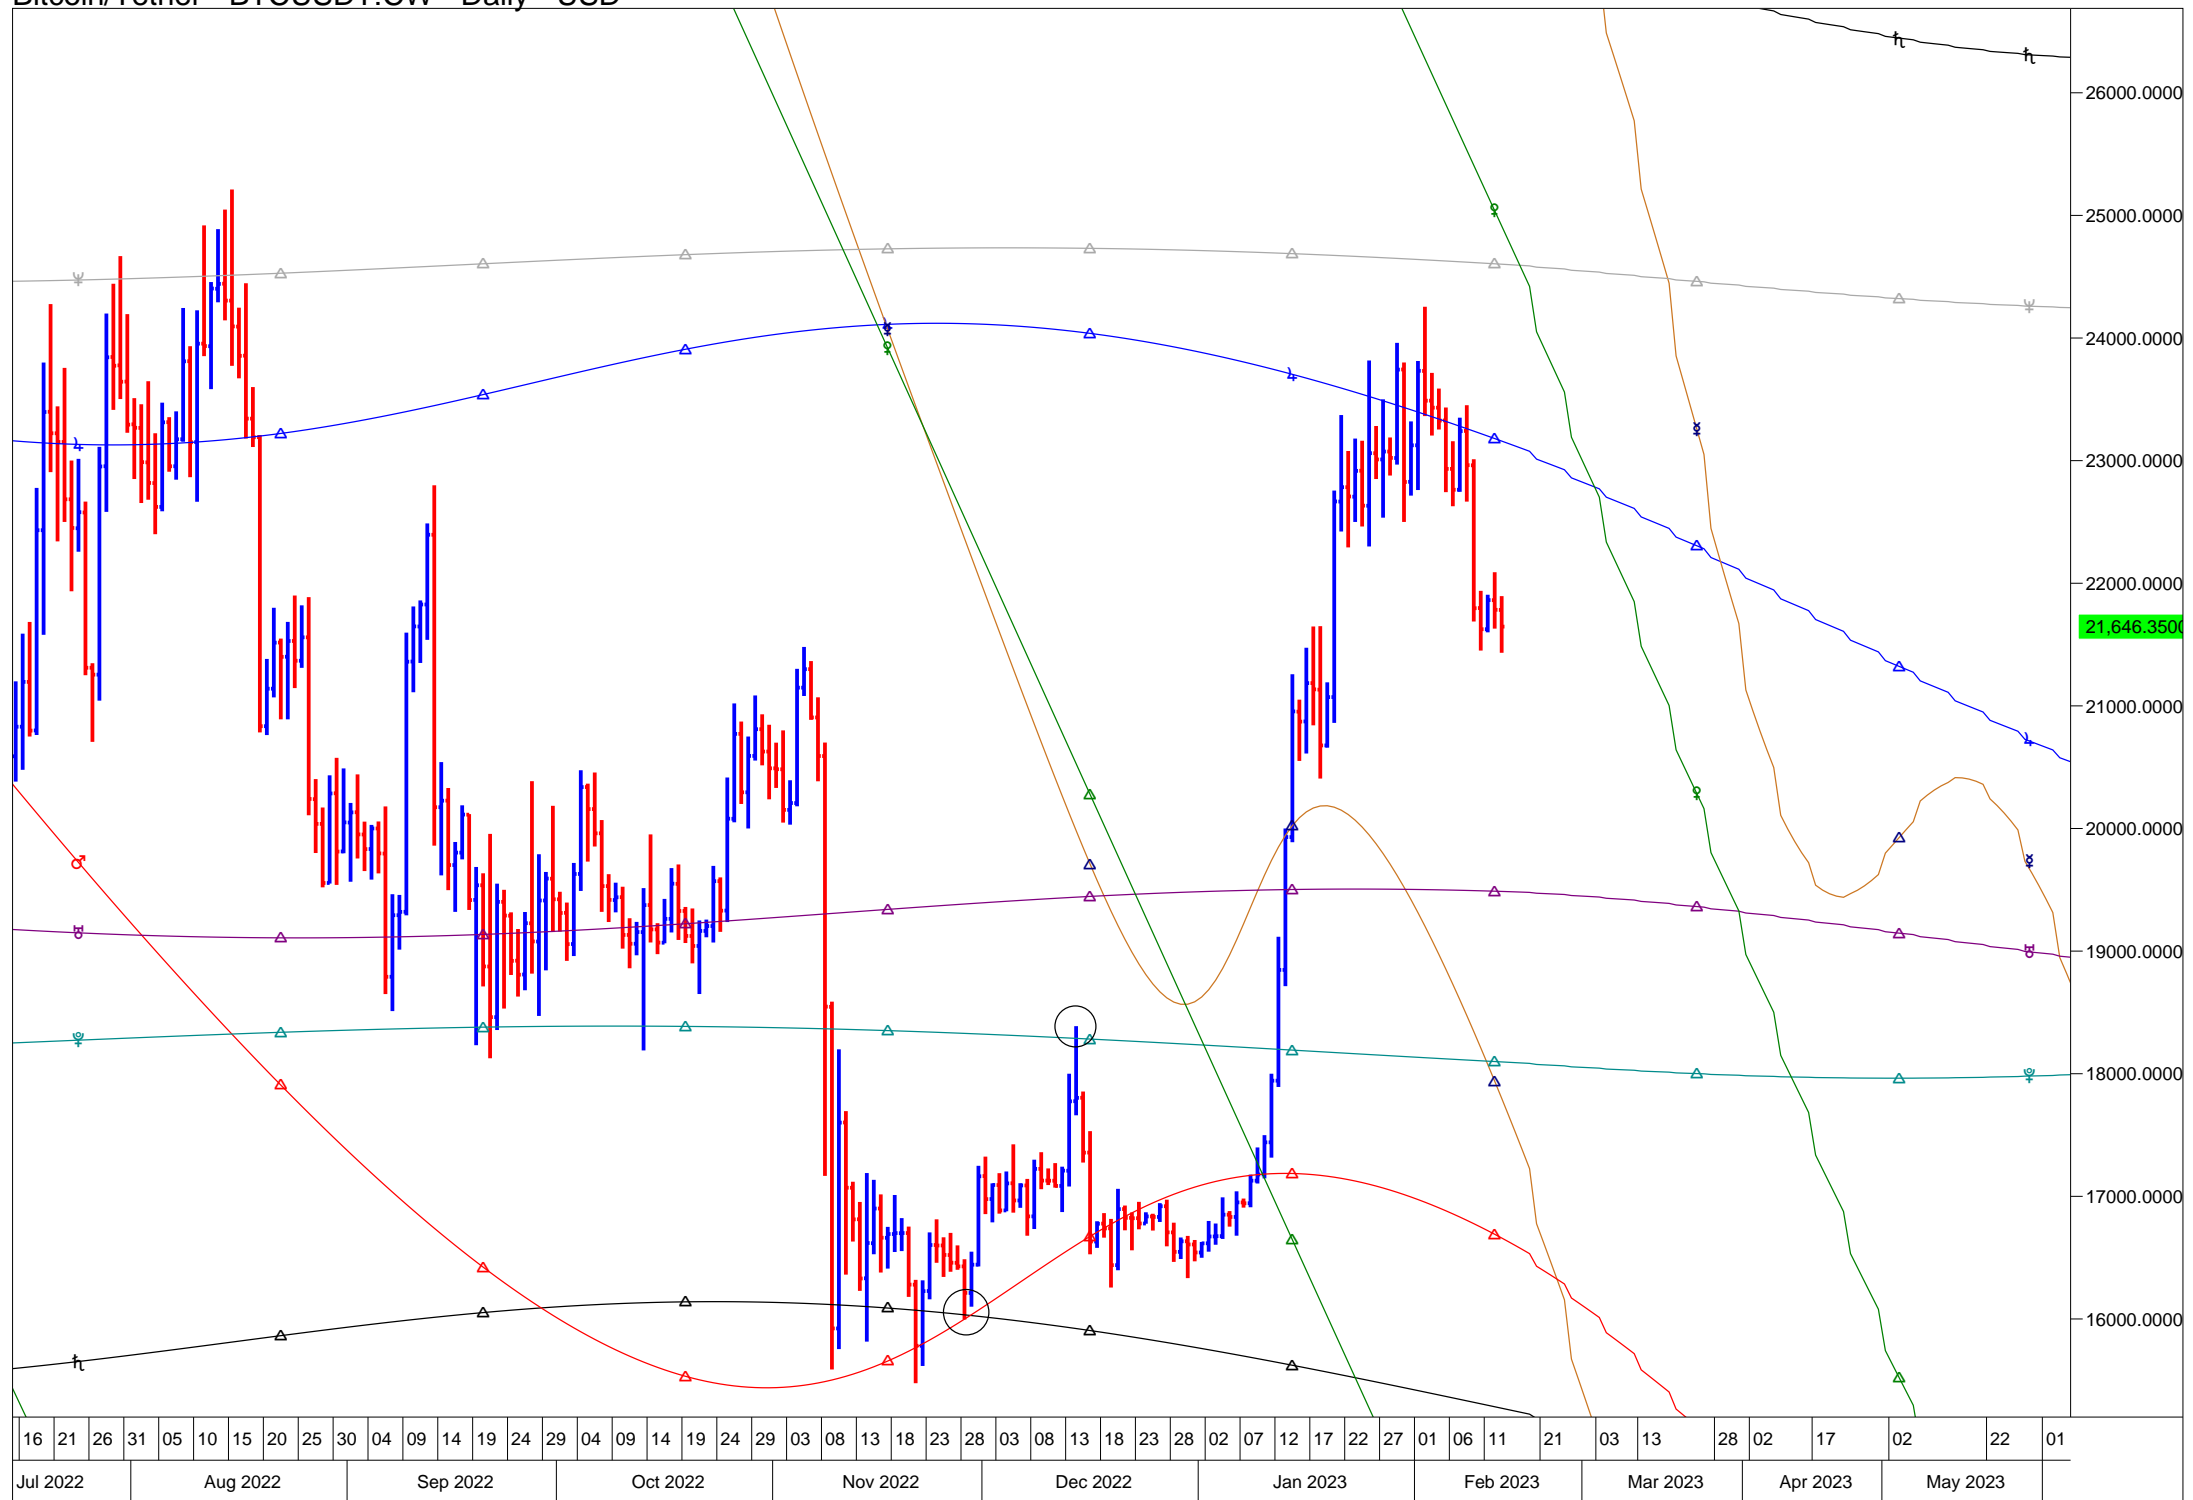

Bitcoin/Tether - BTCUSDT:CW - Daily - USD