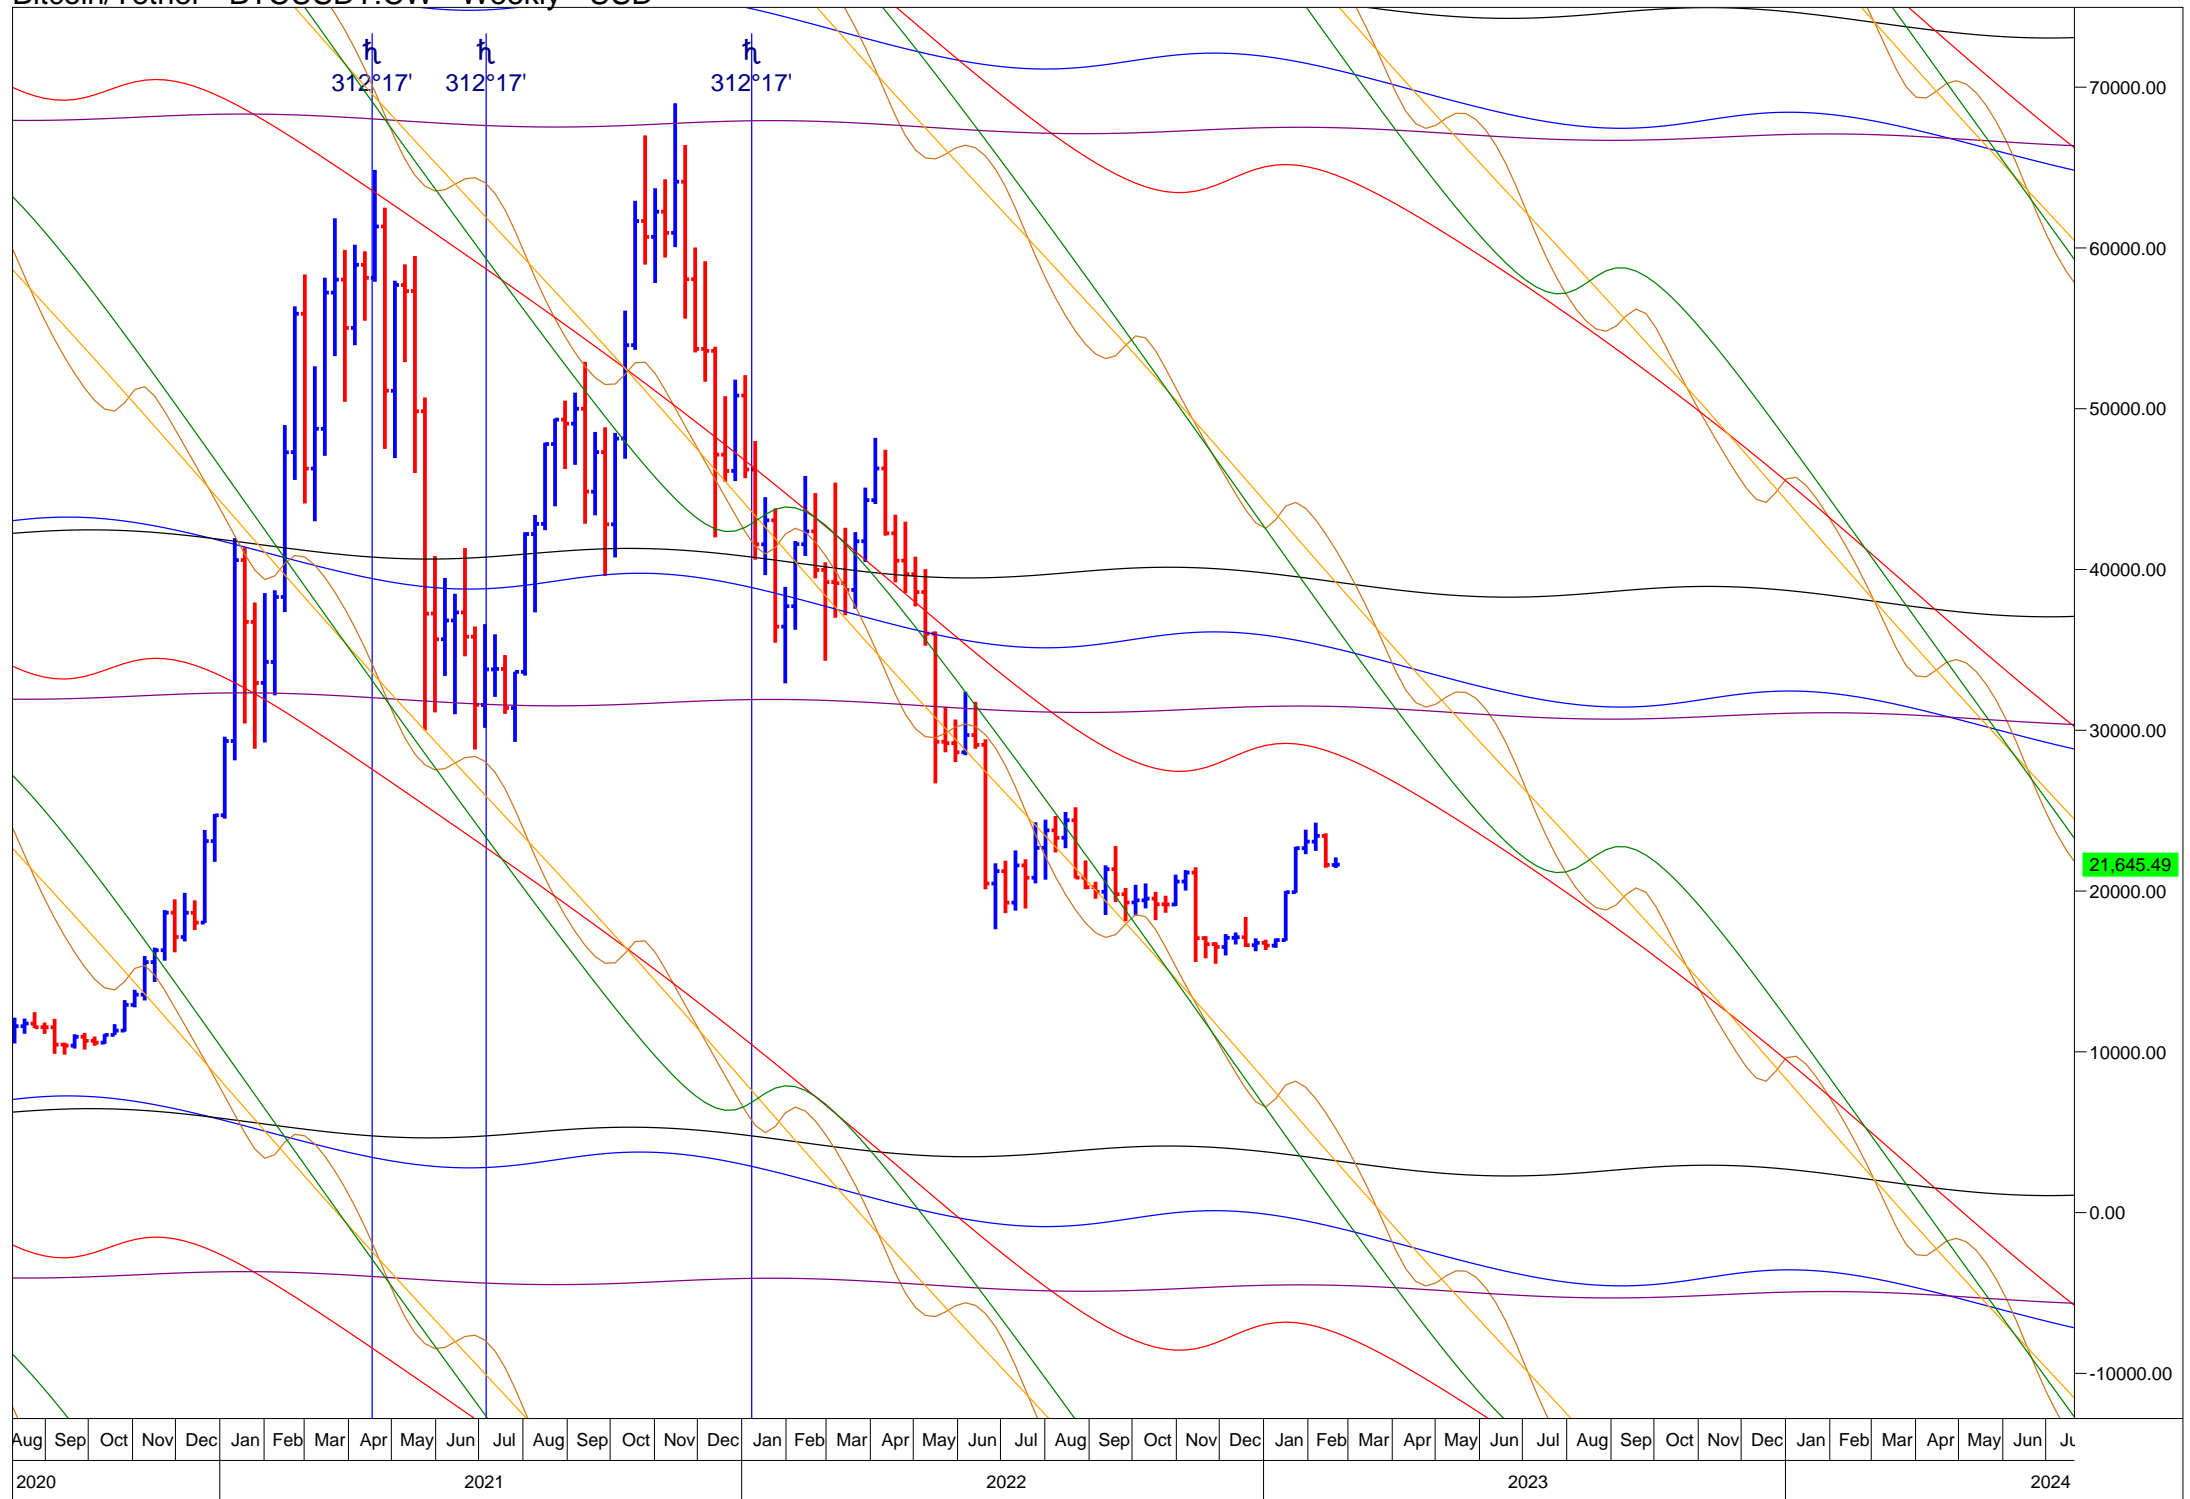

Bitcoin/Tether - BTCUSDT:CW - Weekly - USD