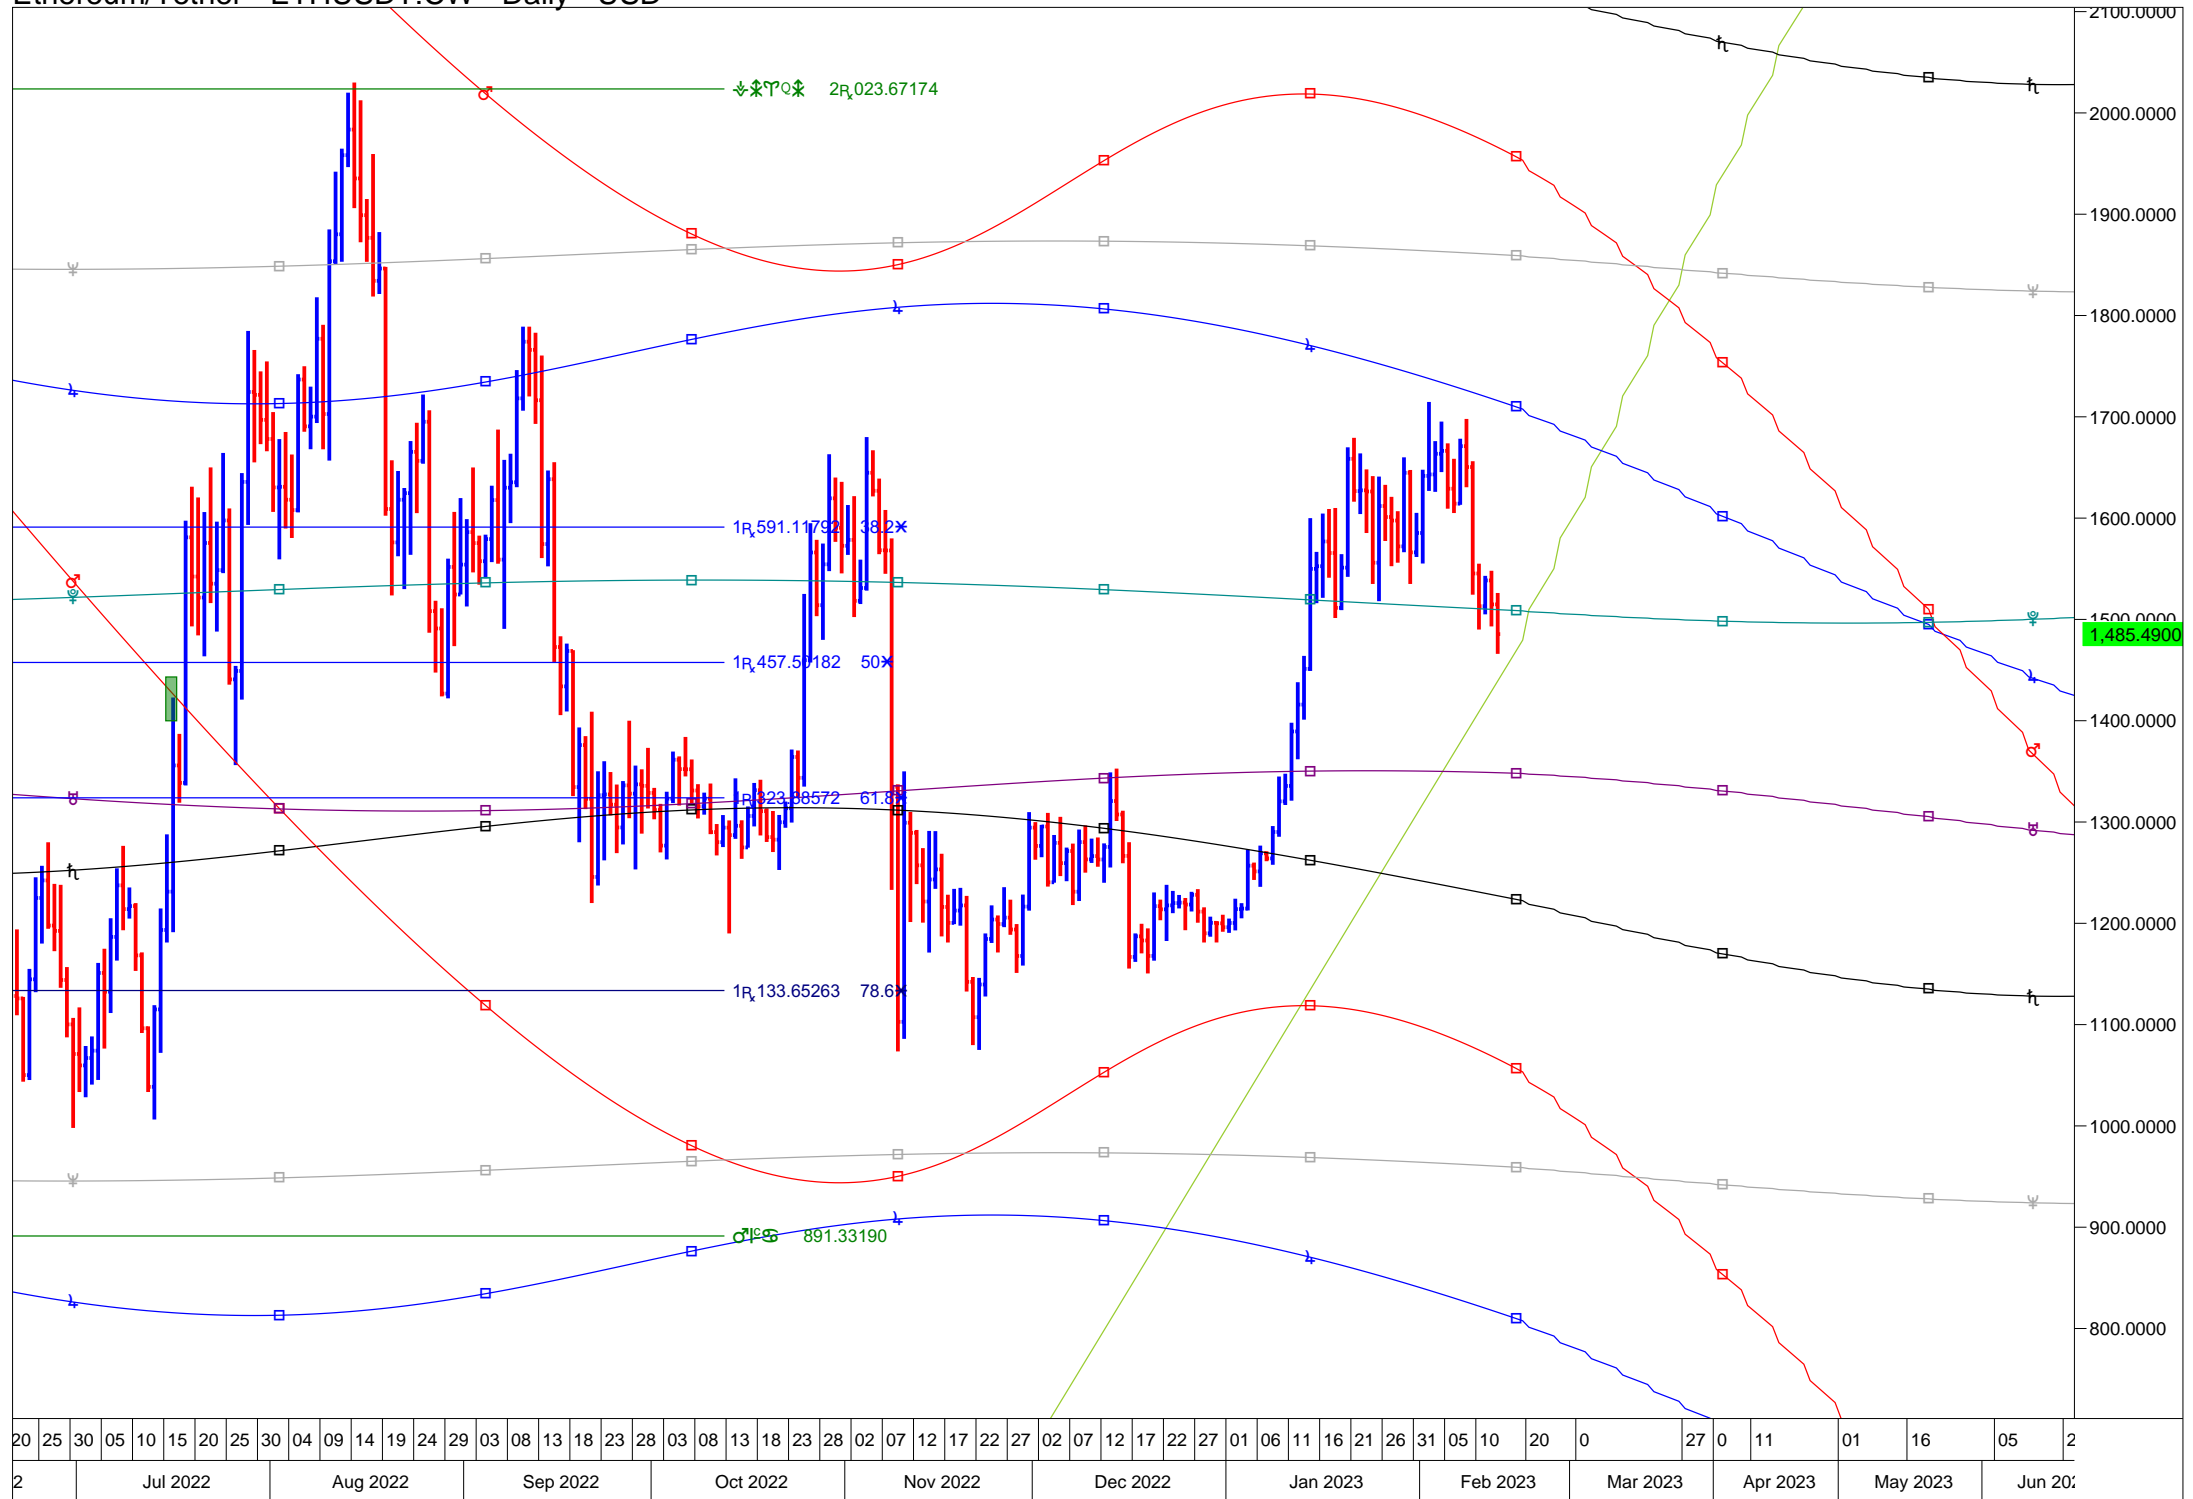

Ethereum/Tether - ETHUSDT: CW - Daily - USD