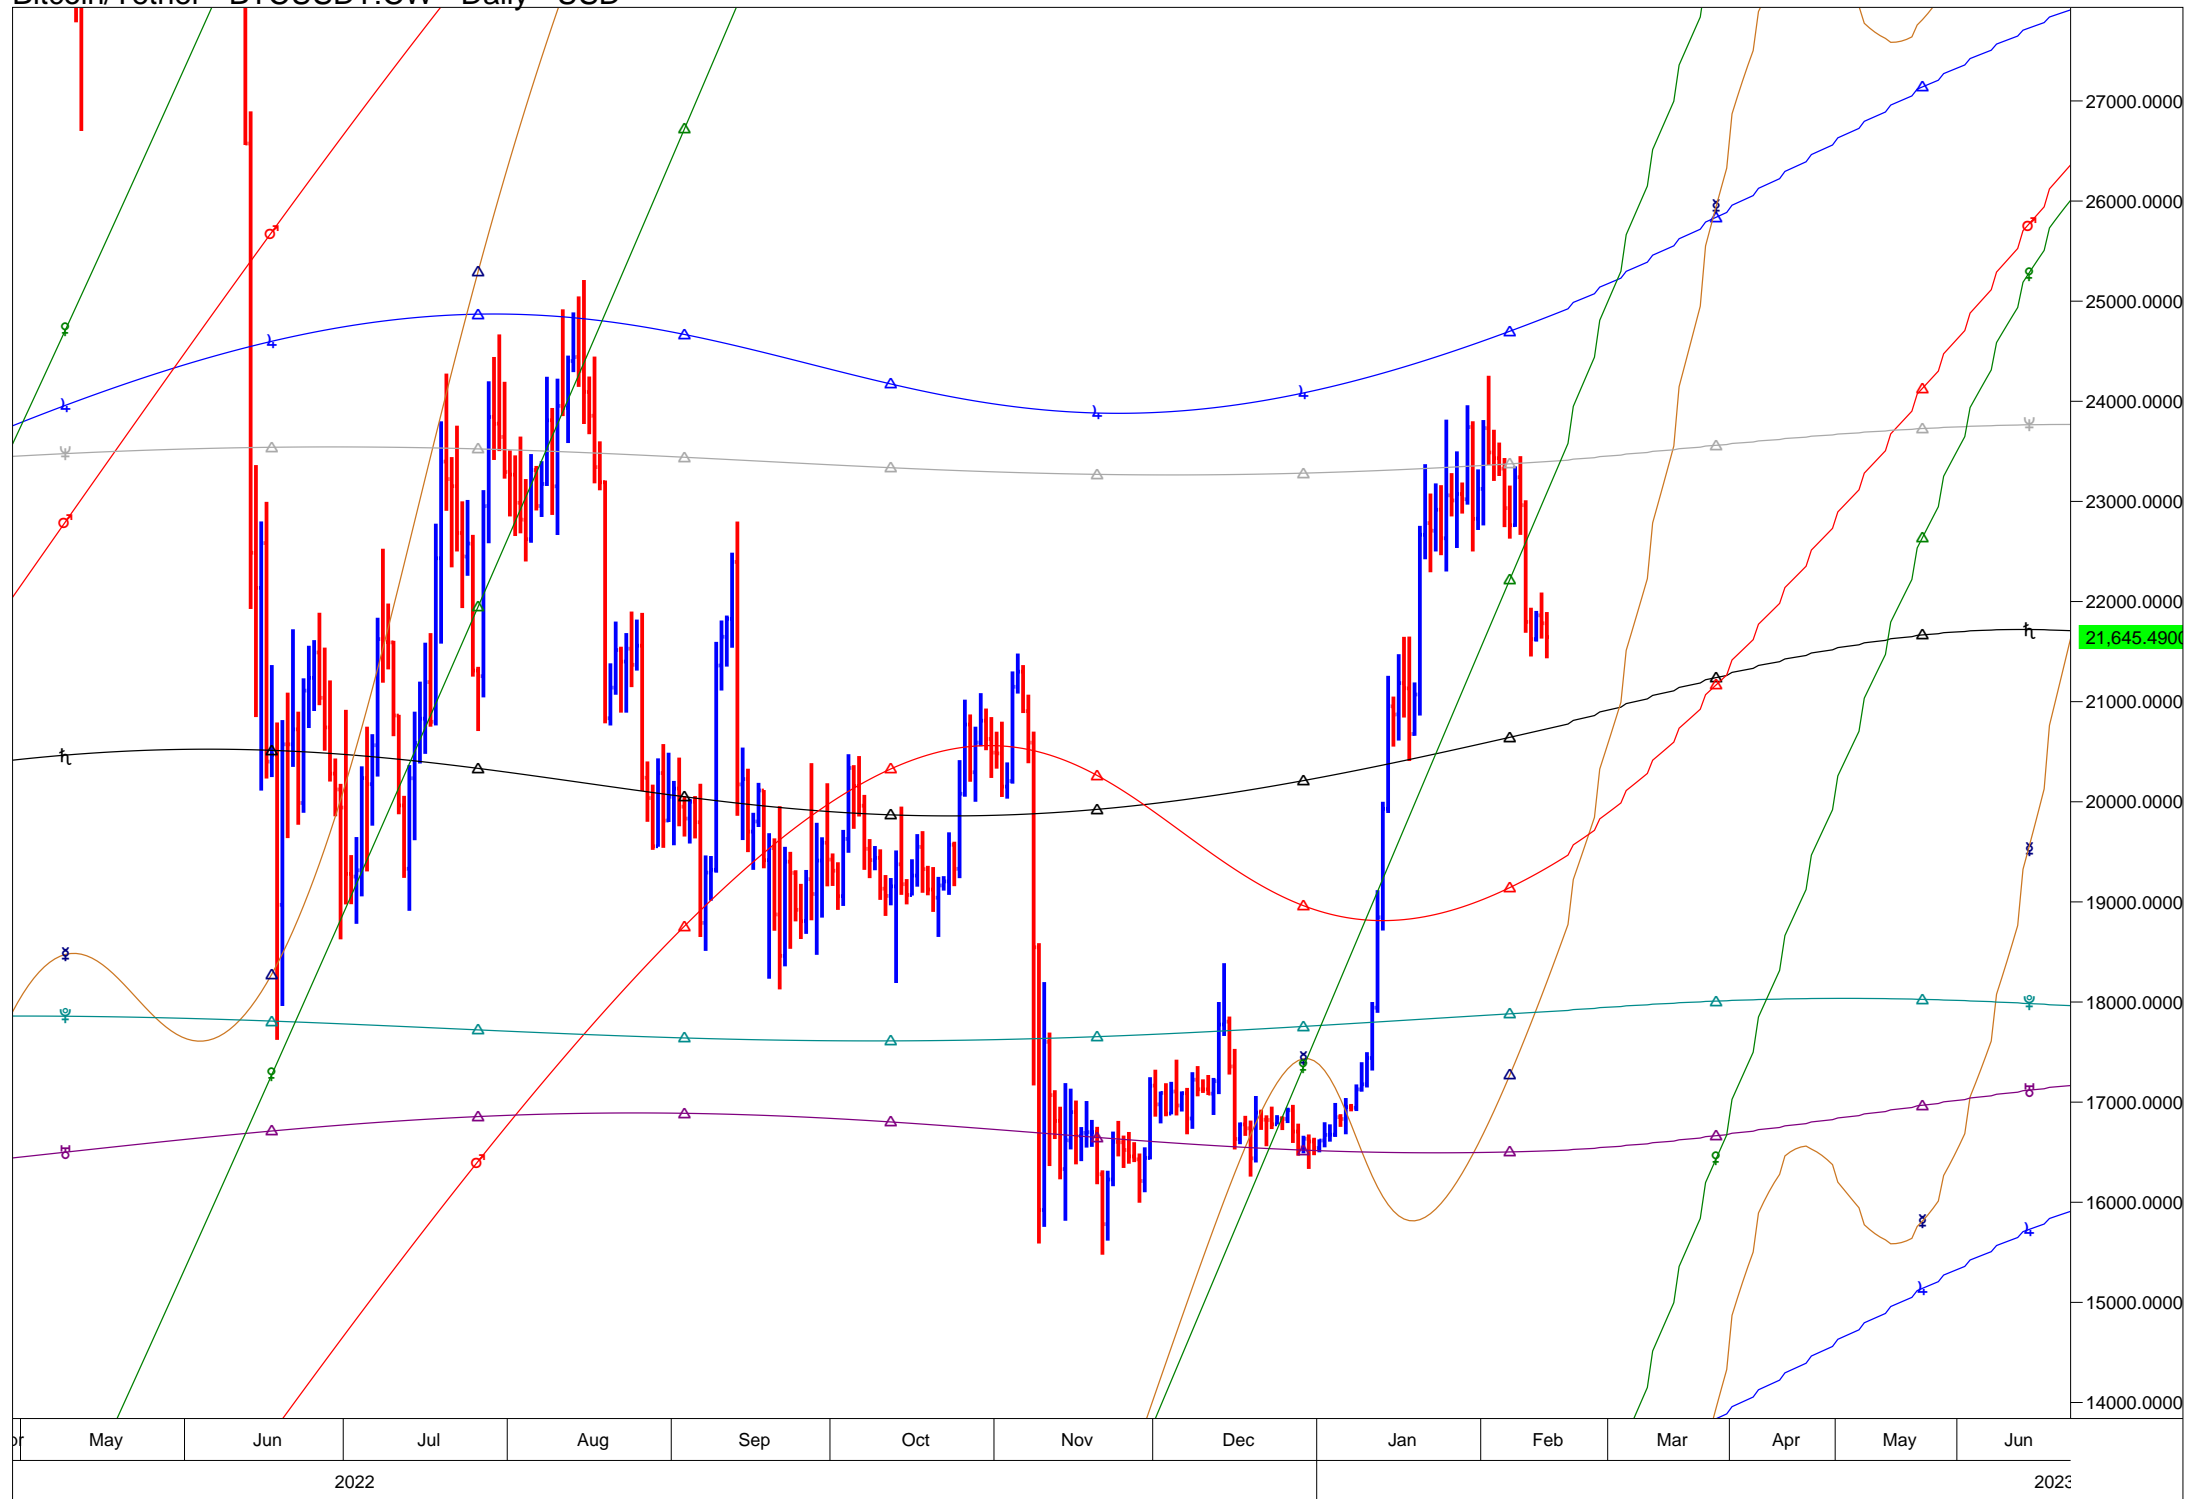

Bitcoin/Tether - BTCUSDT:CW - Daily - USD