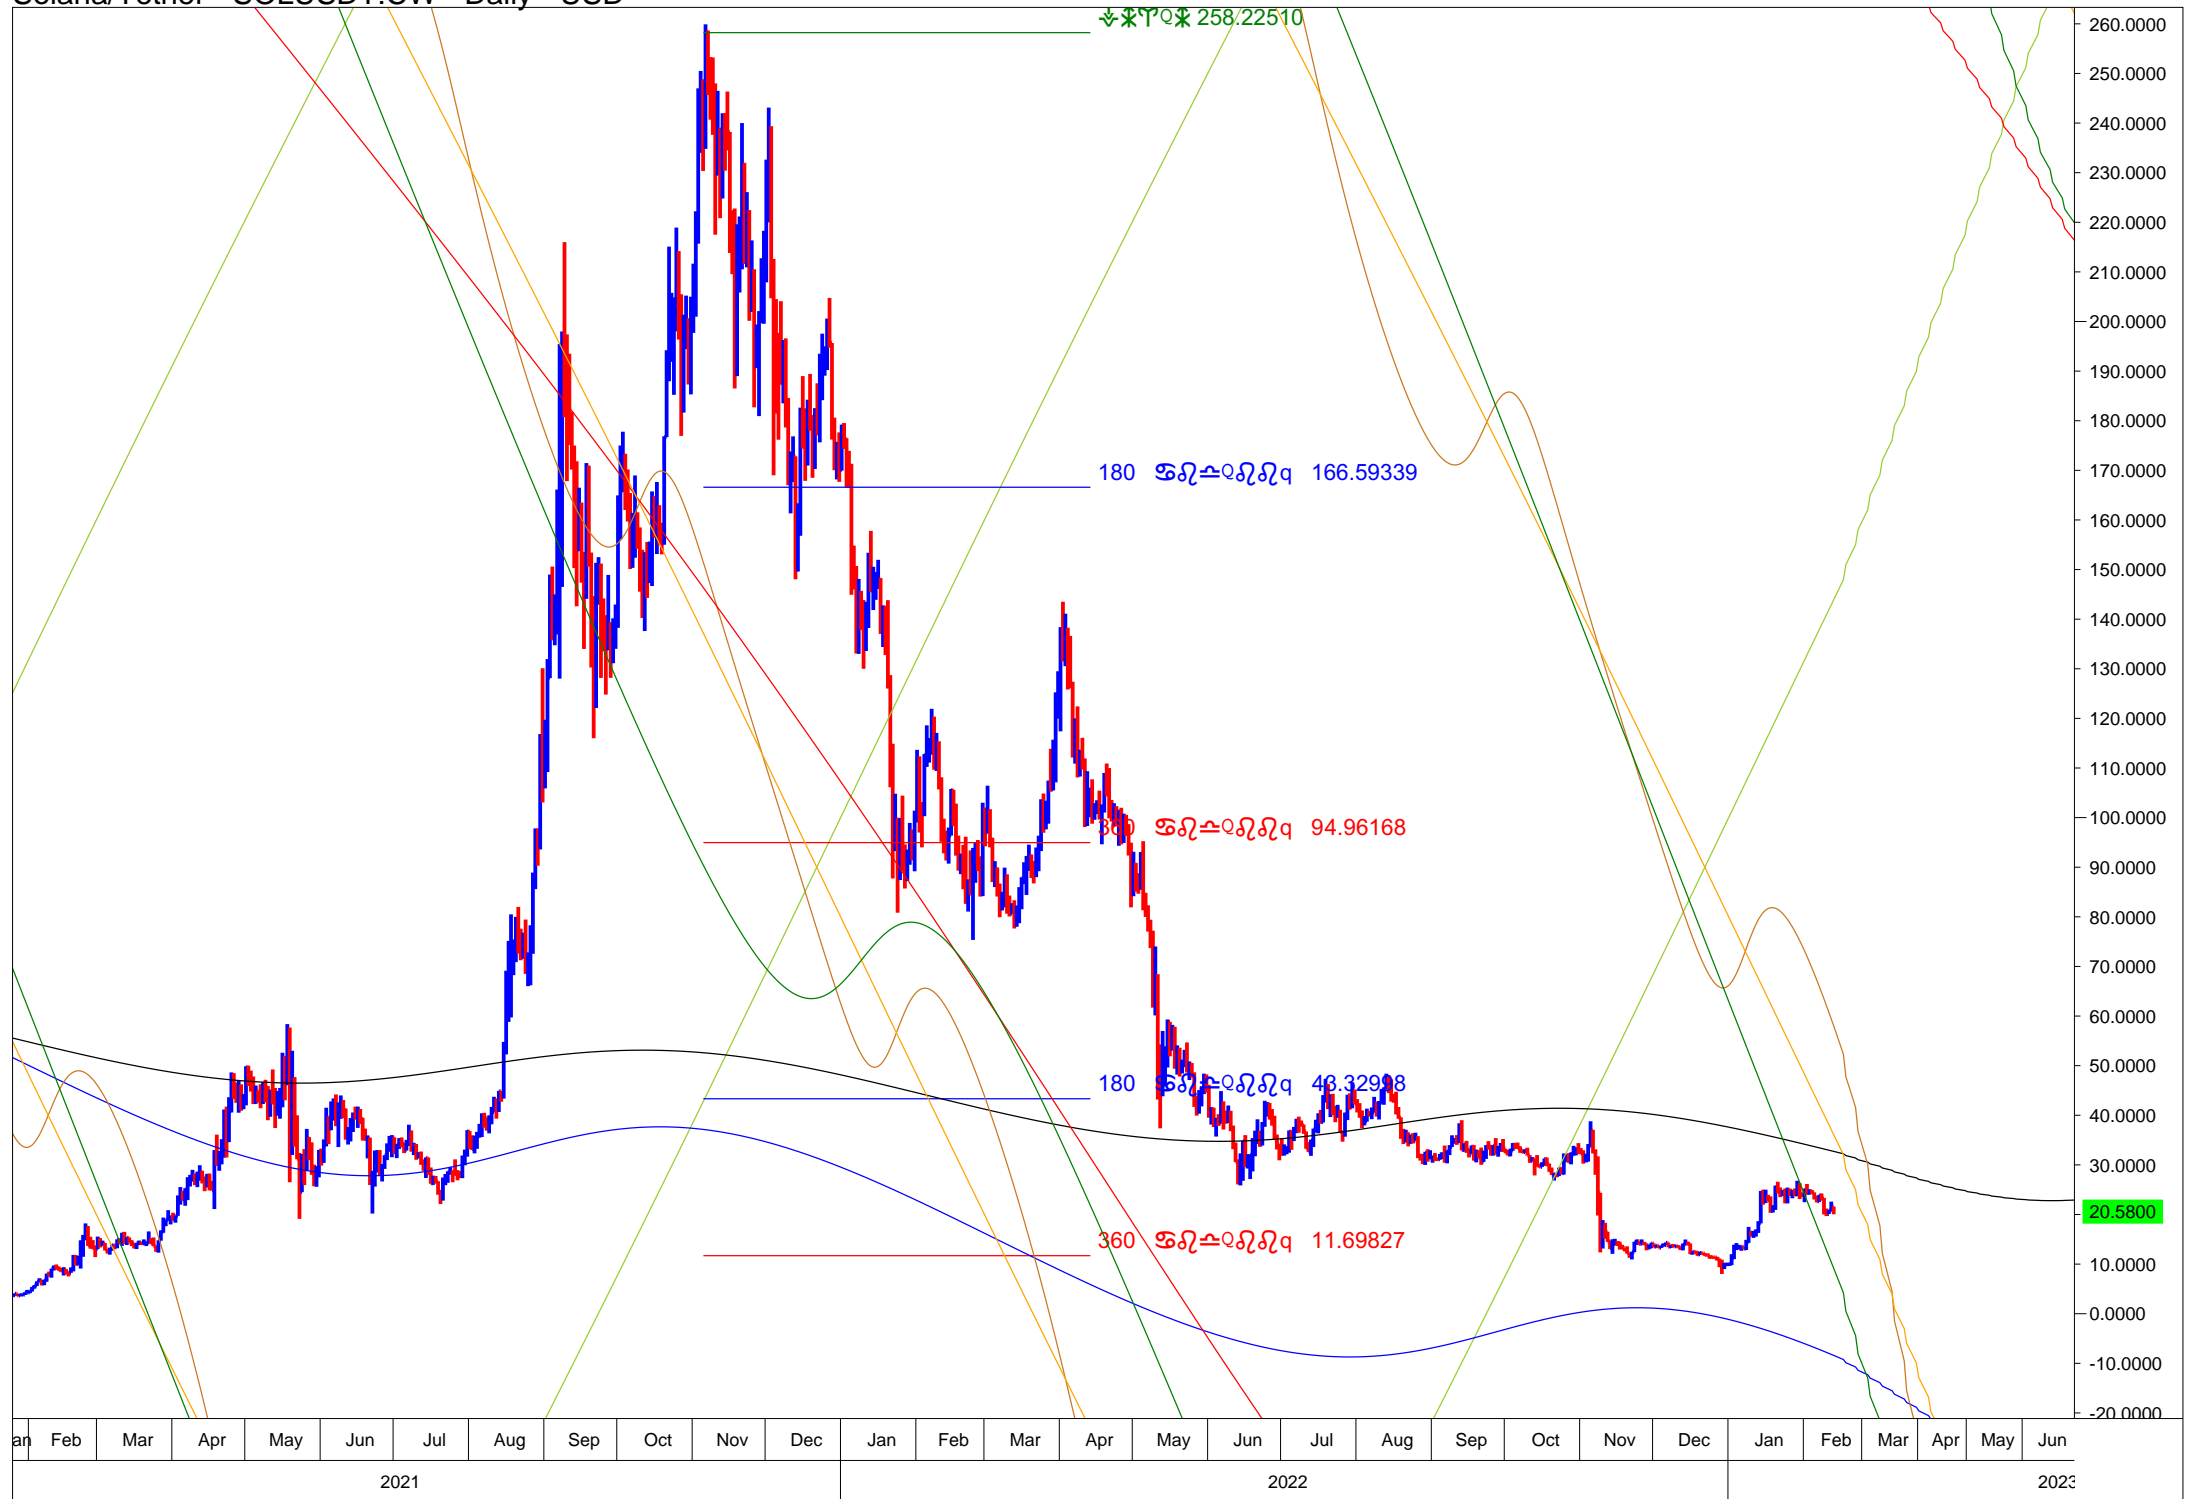

Solana/Tether - SOLUSDT:CW - Daily - USD