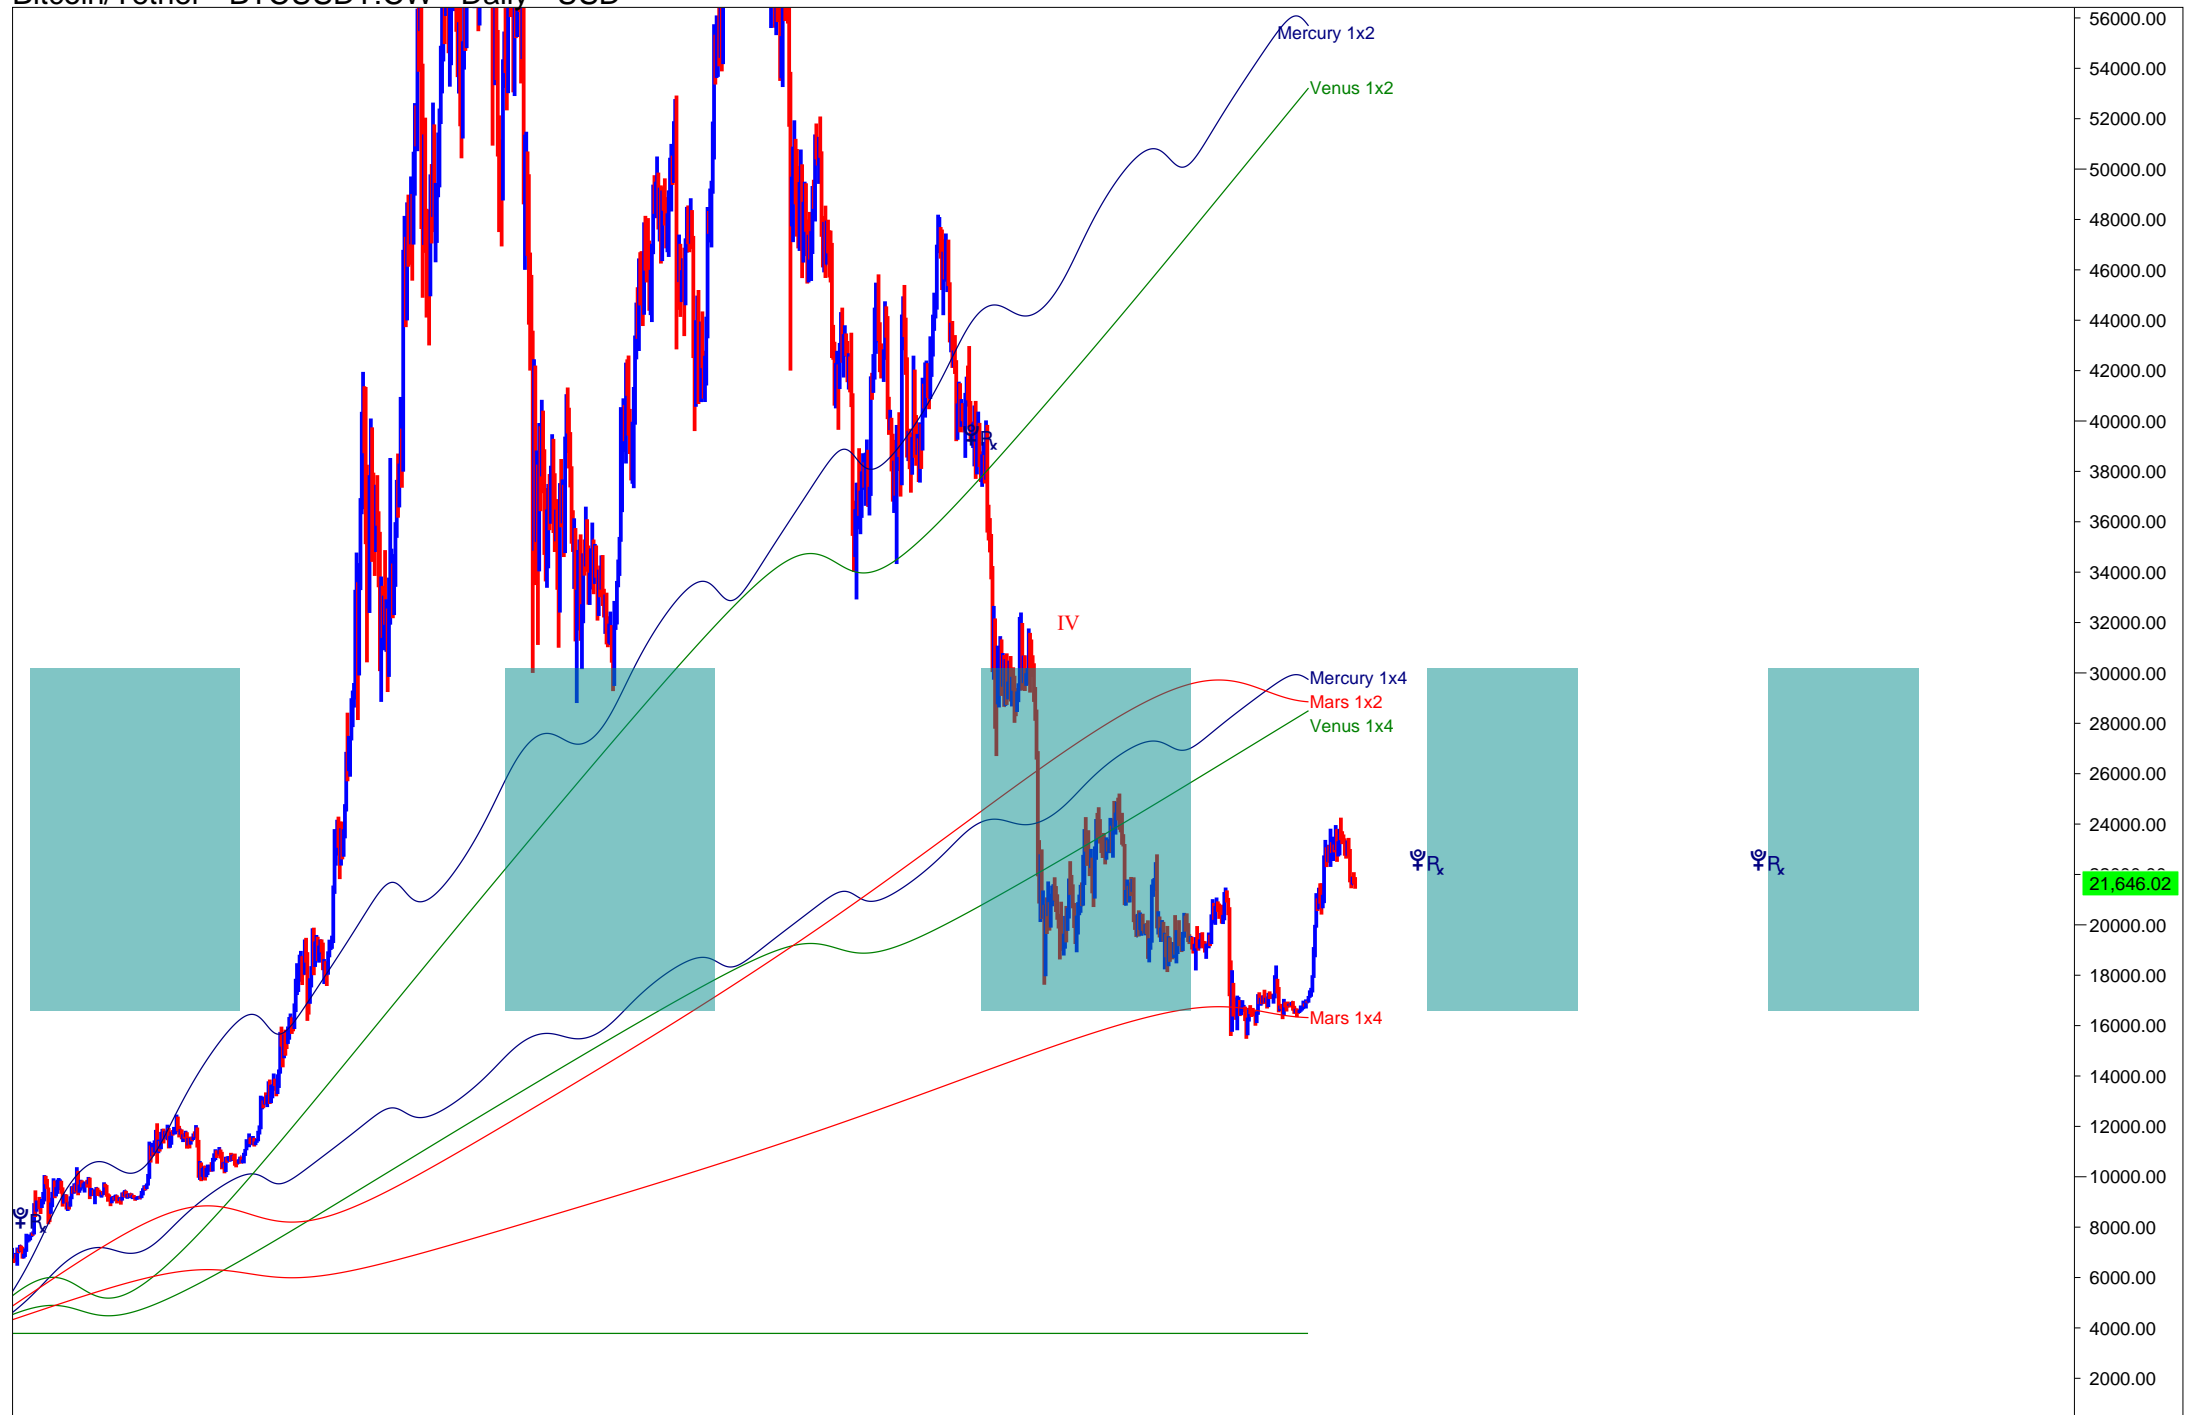

Bitcoin/Tether - BTCUSDT:CW - Daily - USD

May	Jul	Sep	Nov	Jan	Mar	May	Jul	Sep	Nov	Jan	Mar	May	Jul	Sep	Nov	Jan	Mar	May	Jul	Sep	Nov	Jan	Ma
2020				2021				2022				2023				2024				2025